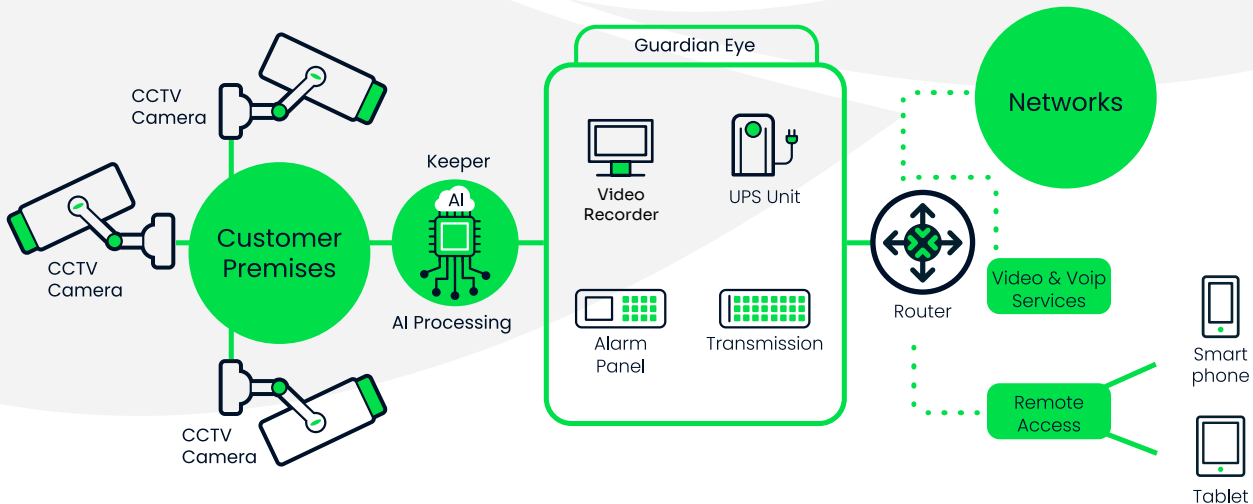

How it Works

Features and Benefits

Better guarding

CCTV eliminates guarding-related problems, such as intimidating of personnel, collusion by guards and ineffective patrolling.

Smarter guarding

Because it's done virtually, you can check in as often as you like, which means criminals are unable to study and determine your patrol times.

Guaranteed service delivery

With regular checks on cameras and reports on irregular activities like open gates and technical systems faults, we ensure you get the safety solution you paid for.

Reduced security costs

Minimise the costs related to traditional guarding services by allowing us to patrol your premises visually.

**Real-time surveillance
and crime prevention**