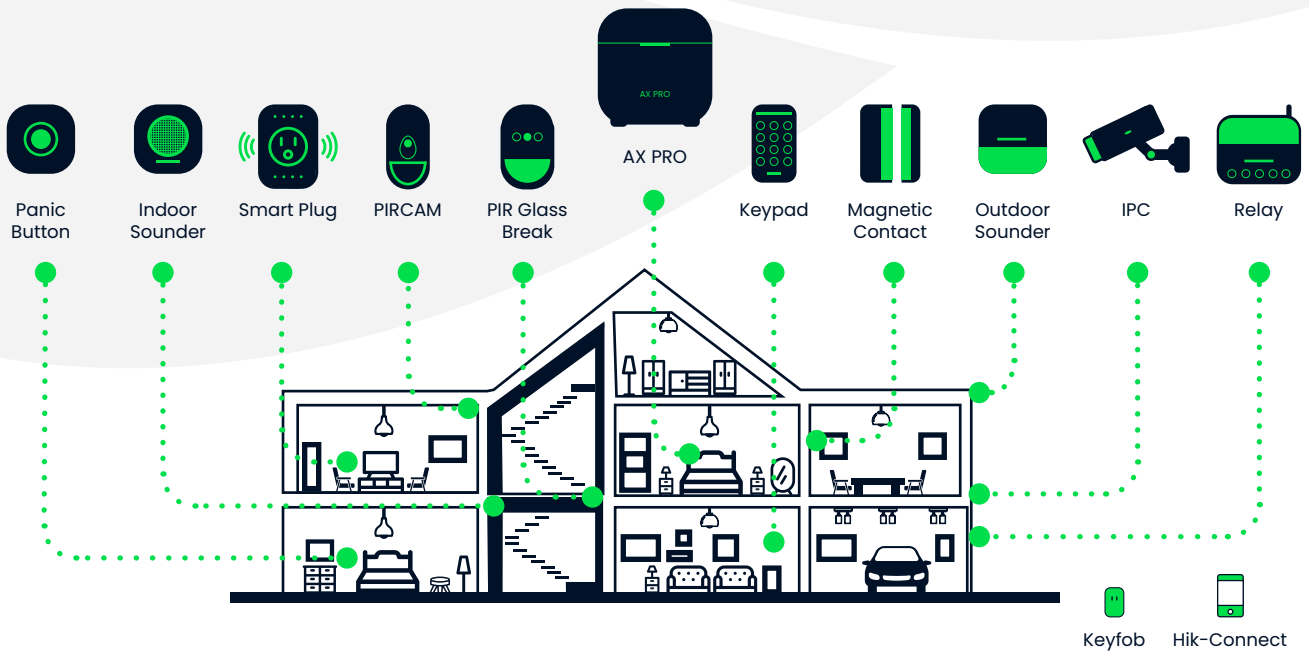

How it Works

Features and Benefits

Prevent intrusion from the very start

Place detectors around windows, doors, and other areas where intrusions occur for confident security. The Wireless Alarm System detectors deliver precise indoor and outdoor detection and all-encompassing protection, day and night.

Stay informed with real-time video clips

Powered by IVaaS technology, homeowners can verify alarms by watching video clips or GIF imaging when they are away from the property, staying confident and informed.

Detect risks before they break out

The Wireless Alarm system also helps make homes safer for families. It provides fire and water leakage detection before disaster strikes for superior safety at every turn.

Intelligent control with a scalable system

Setup intelligent controls in homes with a whole range of smart control devices, relays, outlets, and more. What's more, the Wireless Alarm system is flexible and can be linked with other devices, offering even more customisation and convenience.

guardianeye.co.za

Installation is a Snap