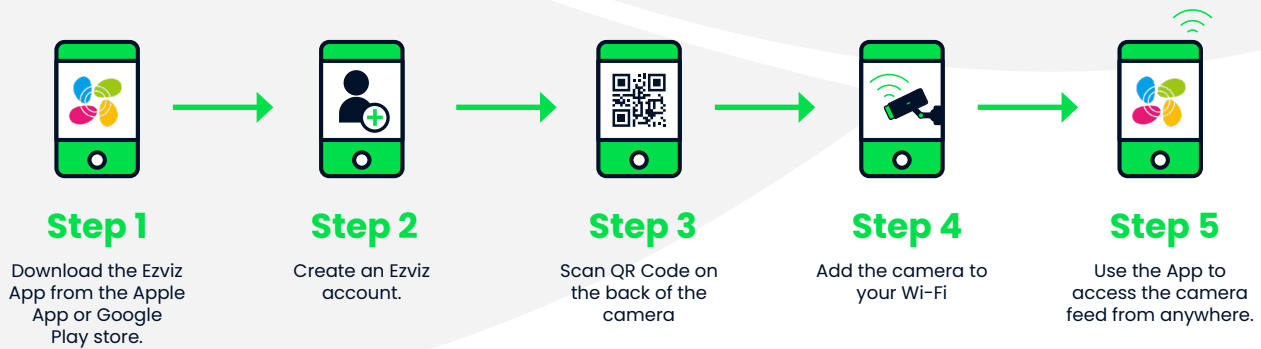

How it Works

Features and Benefits

2K Resolution

This camera excels at providing vivid imaging. Its advanced design makes sure you capture every important detail and re-live every important moment in ultra-clear 2K resolution.

See in colour, even at night

Struggling to see clearly in the dim light around your backyard at night? The Smart Outdoor Wi-Fi Camera makes late-night surveillance a breeze. At night, the camera renders sharp black-and-white video, and can illuminate the surrounding area with its built-in spotlights to capture pictures in full colour.

Built-in AI algorithm for alerts that matter

This camera features a built-in AI algorithm, which means it can identify and distinguish people from pets or other objects. This level of intelligence helps to greatly reduce insignificant alerts you might often receive with other cameras.

Actively guard your home

The built-in siren, strobe and two-way audio features an active defence function to provide

an extra layer of protection. Upon detection of intruders, the camera will set off a loud siren and flash two spotlights for on-site deterrence.

Two-Way Talk

Thanks to the app, you can easily greet your visitors or verbally warn any unwanted trespasser at any time – even if you are away from home.

Save on storage space and reduce network loads.

With advanced H.265 video compression technology, the camera achieves the same or even better video quality with only half the bandwidth and half the storage space required by the previous H.264 video compression standard.

Durable in any weather

With an IP67-rated enclosure, this camera ensures long-lasting performance even under the toughest weather conditions – whether it's rainy, stormy or even snowy.

guardianeye.co.za

**Store videos locally
or on the cloud**