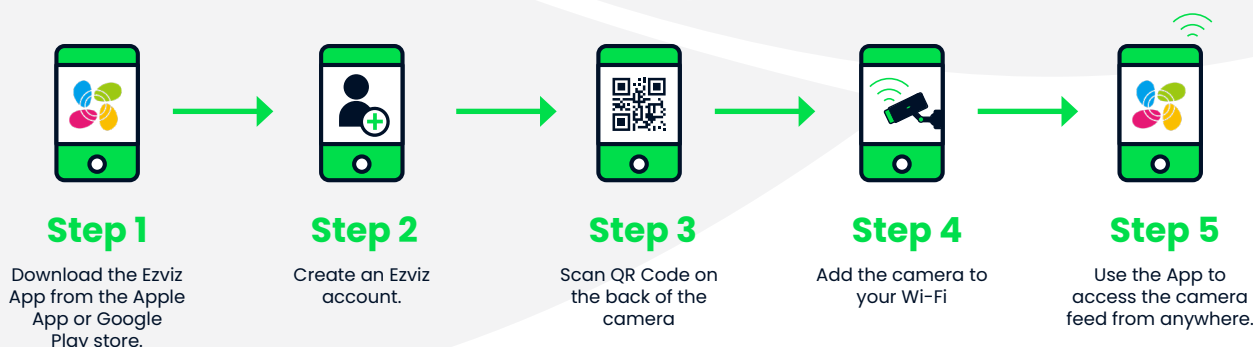

How it Works

Features and Benefits

See everything in clear detail

This camera captures 1080p high-definition video and images, recording every moment with sharp clarity.

A better day begins with better vision

Your surroundings are covered with this Outdoor Pan / Tilt Camera. With a 352° horizontal rotation and 95° vertical rotation giving you an easy overview of all that's around you. While the app puts it all right on your smartphone or mobile device.

AI-powered person detection.

Smarter than ever! As an upgrade from simple motion detection, the embedded AI algorithm intelligently detects the motion of human shapes in real-time. You'll receive immediate alerts when people enter your customised detection area.

Strobe light for enhanced protection

Featuring two spotlights for active protection, this camera allows you to manually flash the light via the app or set it to flash upon detection of people passing by.

Three night vision modes are available to meet any need

- Full-colour night vision
- Black-and-white night vision
- Smart night vision

Elegant and durable design

This camera features a novel round and compact design with a simple black and white housing. It's stylish enough to look good anywhere. What's more, its weatherproof design keeps it operating without being interrupted by any kind of weather – wind, rain, or snow.

Hear what's happening

The built-in noise-cancelling microphone picks up clear audio and lets you hear and see what's happening around your home, wherever you are.

guardianeye.co.za

Motorised pan / tilt for
360 degree coverage