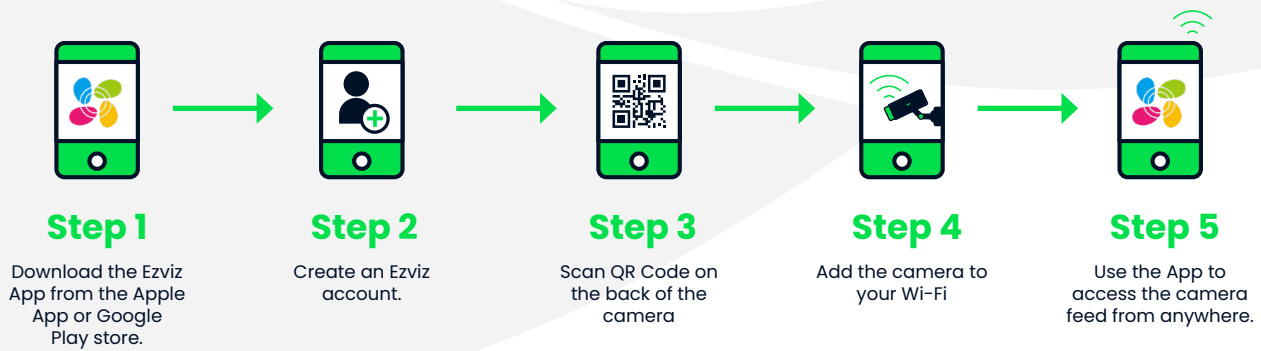

How it Works

Features and Benefits

Long life battery life for extended peace-of-mind

Equipped with a 7800 mAh rechargeable battery, this camera can last for up to 210 days on one full battery charge, ensuring stable performance all day and night.

Vivid Night Vision

Thanks to two built-in spotlights, the Guardian Eye Battery Powered Camera renders vivid colour imaging even in complete darkness. Allowing you to see crucial details that would otherwise be lost.

Motion alerts are more accurate than ever

Featuring an integrated PIR sensor and person-shape detection algorithm, this camera is intelligent enough to distinguish people from other moving objects, keeping you safe while also reducing unwanted notifications.

A vigilant guard over your property

You can set specific time frames for detection. Once the camera detects a person, it automatically sets off a siren and flashes two spotlights to let trespassers know they have been detected.

Customisable voice messages

This camera allows you to record unique voice messages for greeting or deterrence.

Talk as if you were there

See and hear what's going on and chat with your visitors via two-way talk, all via the camera app.

Fast and easy wire-free setup.

Featuring a large battery, Wi-Fi connectivity, and a magnetic base, this camera requires exactly zero professional help to install. Simply attach the camera to any metallic surface and it's good to go!

Built to last

This camera features an IP66 enclosure, offering high levels of protection against dust and water, delivering long-lasting protection in even the toughest weather conditions

guardianeye.co.za

Works for 210
days on one
charge