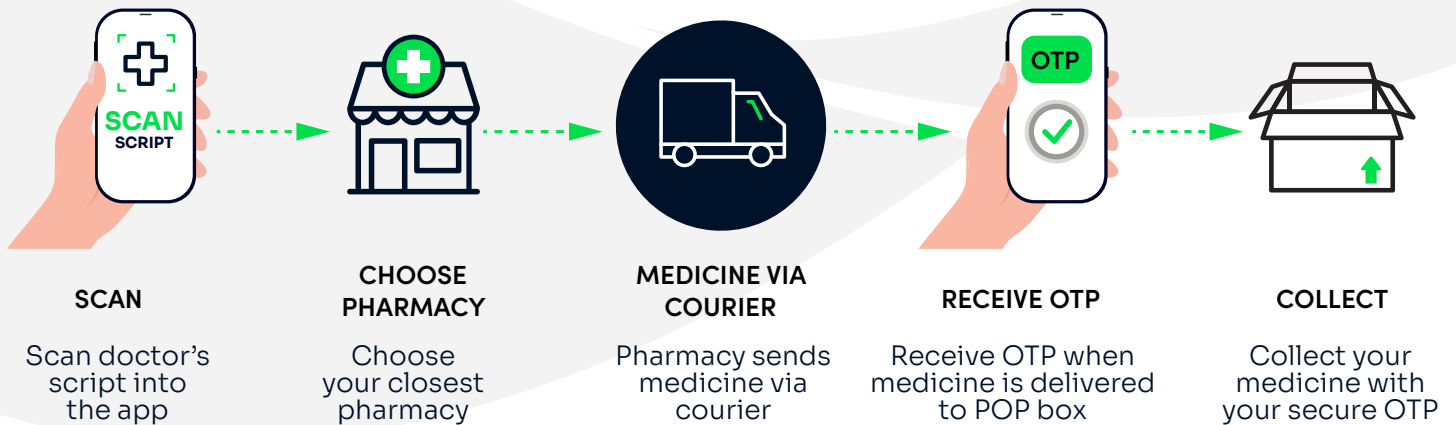

How it Works

Features and Benefits

Easy to use delivery app

Allows for extended client reach

Accessible on multiple device types

Provides safe and secure prescriptions

Full visibility and management of all orders

Allows for a reduction of co-payments on medical aid schemes

Real time status updates for pharmacy and customer

Allows pharmacies to digitise the customer journey

Convenient delivery and collection options available

Choose to collect from the nearest pharmacy, POP box or have your prescriptions delivered to your door

Added advertising and branding opportunities

Increase brand awareness via the Guardian Eye Click & Collect E-Script portal. POP boxes can be branded with healthcare or corporate logos

guardianeye.co.za

Improved
quality
of life!